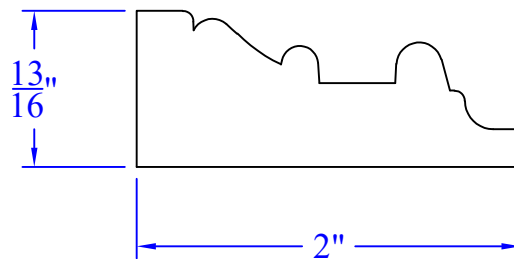

Creative Woodworking N.W., Inc.

1036 S.E. Taylor * Portland, Oregon 97214
Phone:(503) 230-9265 * Fax:(503) 232-9082
www.Creativewoodworkingnw.com

CASG963
13/16" x 2"