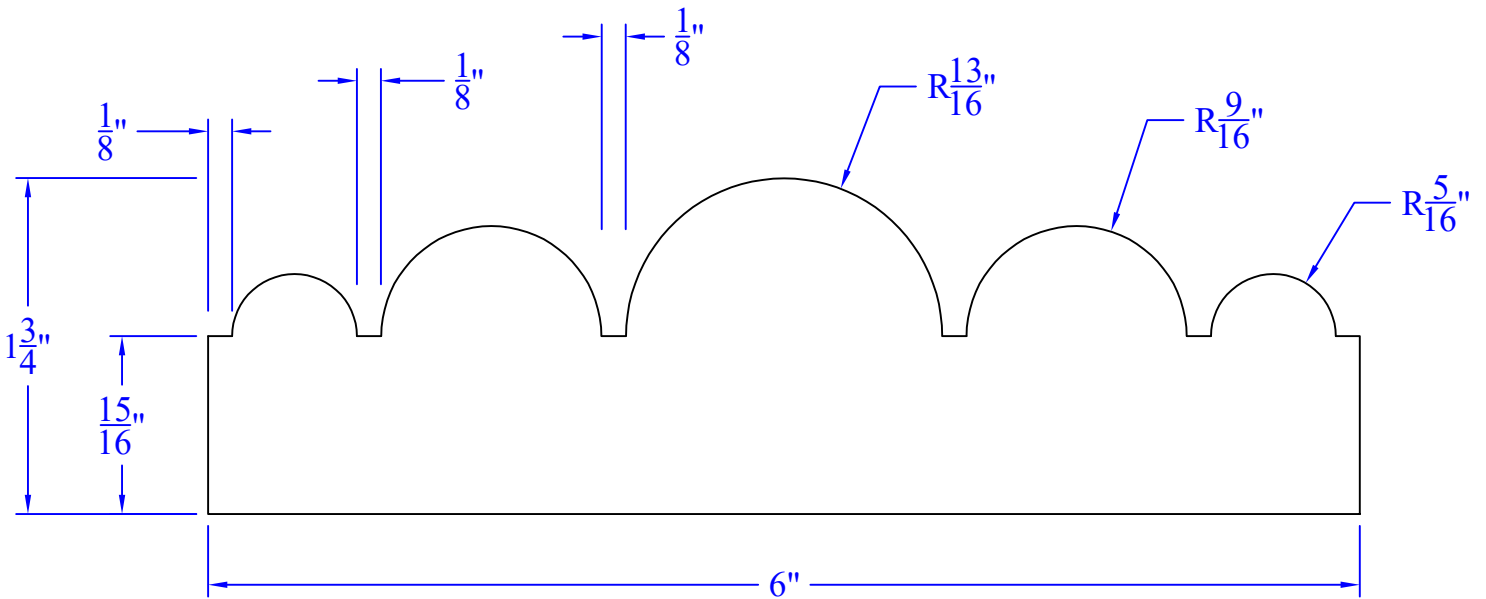

Creative Woodworking N.W., Inc.

1036 S.E. Taylor * Portland, Oregon 97214
Phone:(503) 230-9265 * Fax:(503) 232-9082
www.Creativewoodworkingnw.com

CASG964

1-3/4" x 6"