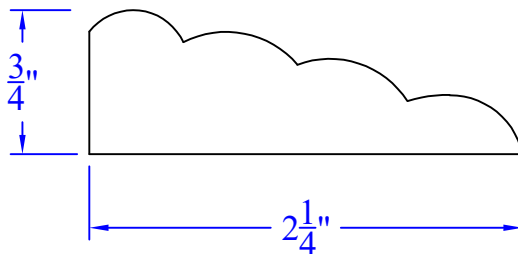

Creative Woodworking N.W., Inc.

1036 S.E. Taylor * Portland, Oregon 97214
Phone:(503) 230-9265 * Fax:(503) 232-9082
www.Creativewoodworkingnw.com

CASG965

3/4" x 2-1/4"