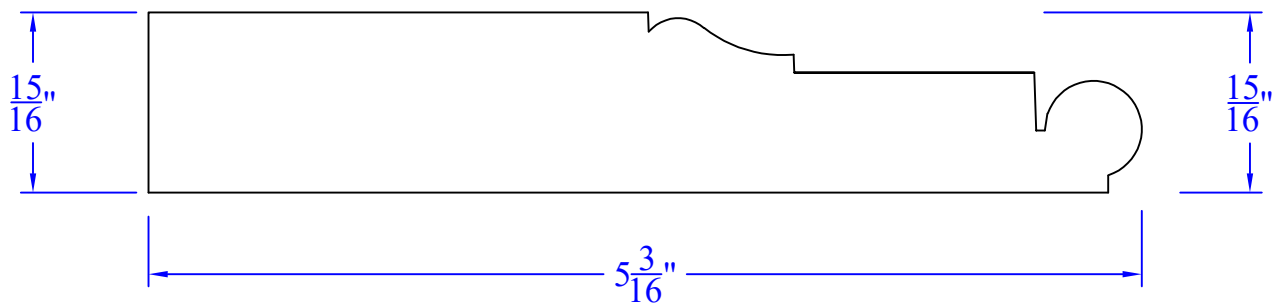

Creative Woodworking N.W., Inc.

1036 S.E. Taylor * Portland, Oregon 97214

Phone:(503) 230-9265 * Fax:(503) 232-9082

www.Creativewoodworkingnw.com

CASG966
15/16" x 5-3/16"