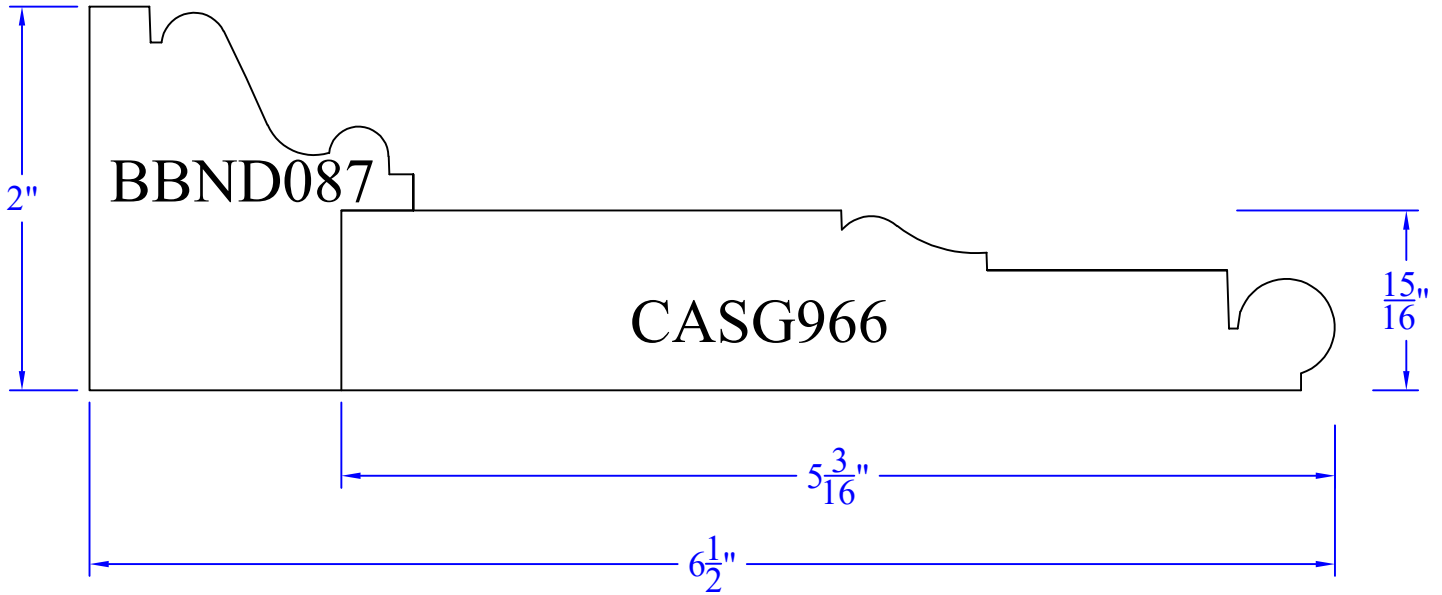

Creative Woodworking N.W., Inc.

1036 S.E. Taylor * Portland, Oregon 97214

Phone:(503) 230-9265 * Fax:(503) 232-9082

www.Creativewoodworkingnw.com

CASG966
15/16" x 5-3/16"