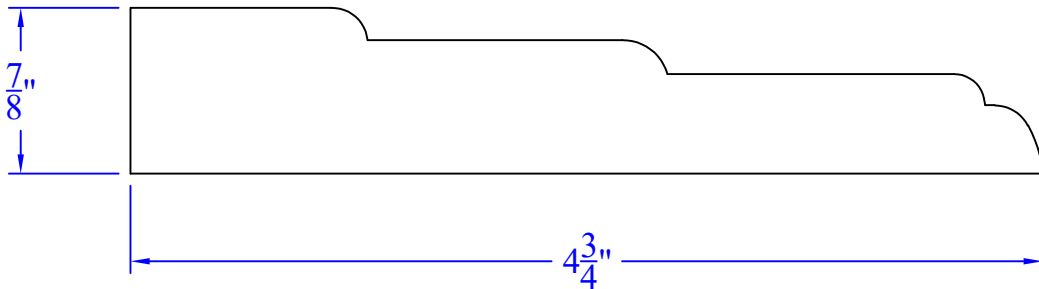

# Creative Woodworking N.W., Inc.

1036 S.E. Taylor \* Portland, Oregon 97214  
Phone:(503) 230-9265 \* Fax:(503) 232-9082  
www.Creativewoodworkingnw.com

CASG967  
7/8" x 4-3/4"