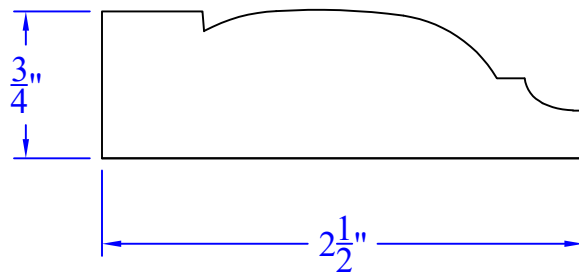

Creative Woodworking N.W., Inc.

1036 S.E. Taylor * Portland, Oregon 97214
Phone:(503) 230-9265 * Fax:(503) 232-9082
www.Creativewoodworkingnw.com

CASG968
3/4" x 2-1/2"