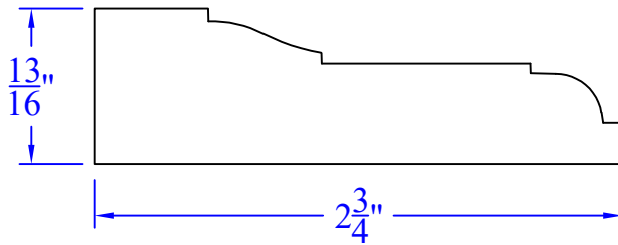

# Creative Woodworking N.W., Inc.

1036 S.E. Taylor \* Portland, Oregon 97214  
Phone:(503) 230-9265 \* Fax:(503) 232-9082  
www.Creativewoodworkingnw.com

CASG969  
 $13/16$ " x  $2-3/4$ "