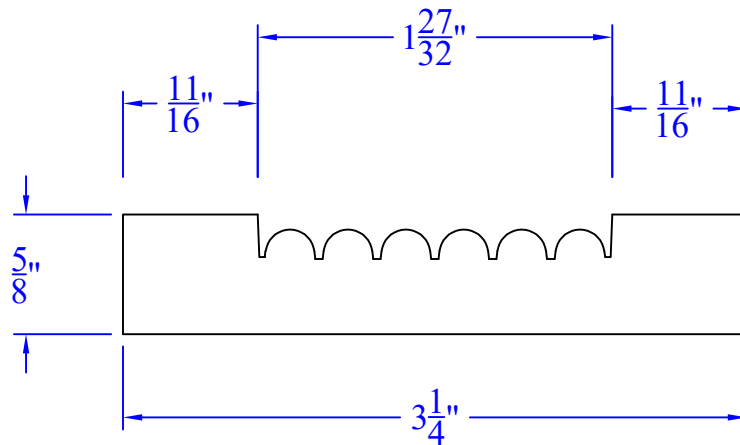

Creative Woodworking N.W., Inc.

1036 S.E. Taylor * Portland, Oregon 97214
Phone:(503) 230-9265 * Fax:(503) 232-9082
www.Creativewoodworkingnw.com

CASG970
 $5/8"$ x $3-1/4"$