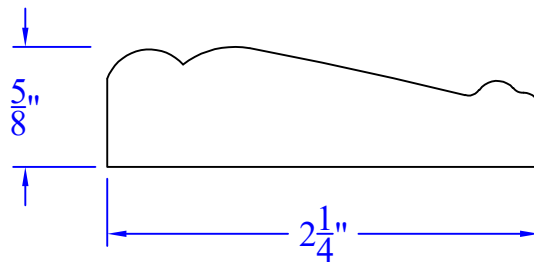

Creative Woodworking N.W., Inc.

1036 S.E. Taylor * Portland, Oregon 97214
Phone:(503) 230-9265 * Fax:(503) 232-9082
www.Creativewoodworkingnw.com

CASG972
5/8" x 2-1/4"