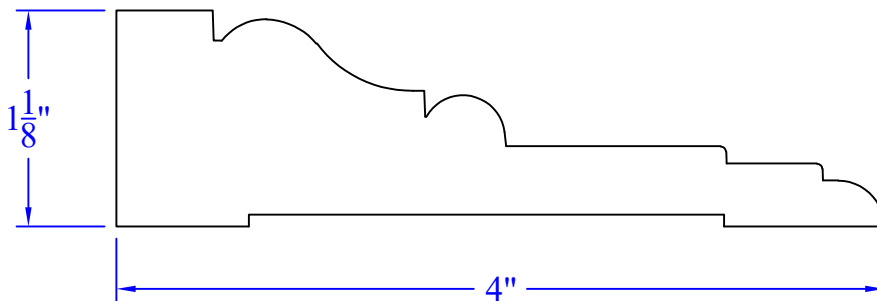

Creative Woodworking N.W., Inc.

1036 S.E. Taylor * Portland, Oregon 97214
Phone:(503) 230-9265 * Fax:(503) 232-9082
www.Creativewoodworkingnw.com

CASG973
1-1/8" x 4"