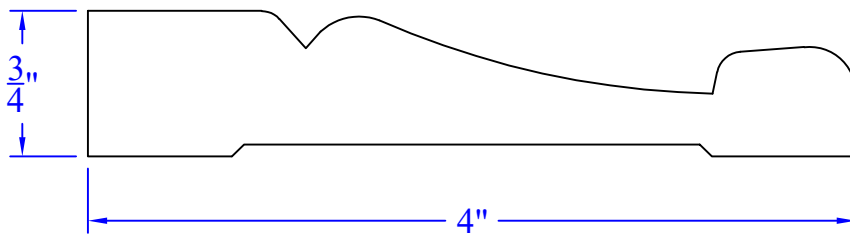

Creative Woodworking N.W., Inc.

1036 S.E. Taylor * Portland, Oregon 97214
Phone:(503) 230-9265 * Fax:(503) 232-9082
www.Creativewoodworkingnw.com

CASG974
3/4" x 4"