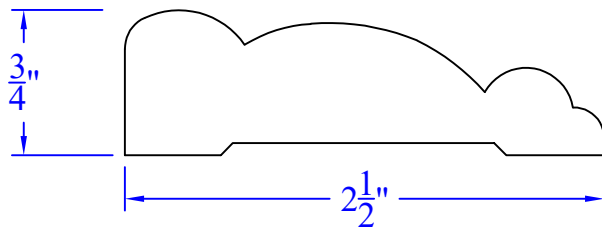

# Creative Woodworking N.W., Inc.

1036 S.E. Taylor \* Portland, Oregon 97214  
Phone:(503) 230-9265 \* Fax:(503) 232-9082  
www.Creativewoodworkingnw.com

CASG976  
3/4" x 2-1/2"