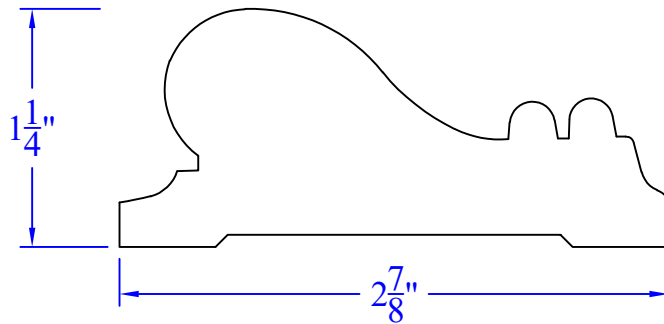

Creative Woodworking N.W., Inc.

1036 S.E. Taylor * Portland, Oregon 97214
Phone:(503) 230-9265 * Fax:(503) 232-9082
www.Creativewoodworkingnw.com

CASG979

1-1/4" x 2-7/8"