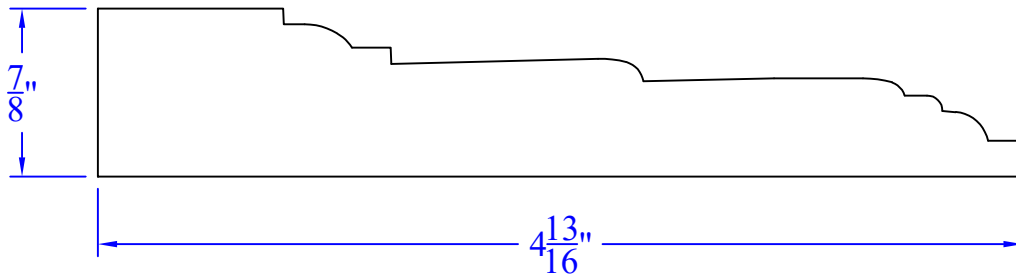

Creative Woodworking N.W., Inc.

1036 S.E. Taylor * Portland, Oregon 97214
Phone:(503) 230-9265 * Fax:(503) 232-9082
www.Creativewoodworkingnw.com

CASG983
7/8" x 4-13/16"