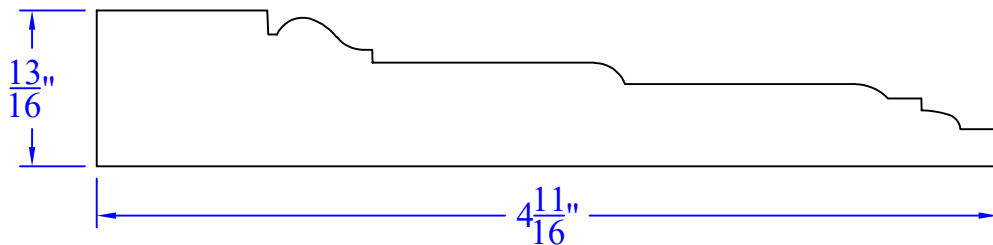

# Creative Woodworking N.W., Inc.

1036 S.E. Taylor \* Portland, Oregon 97214  
Phone:(503) 230-9265 \* Fax:(503) 232-9082  
www.Creativewoodworkingnw.com

CASG984  
13/16" x 4-11/16"