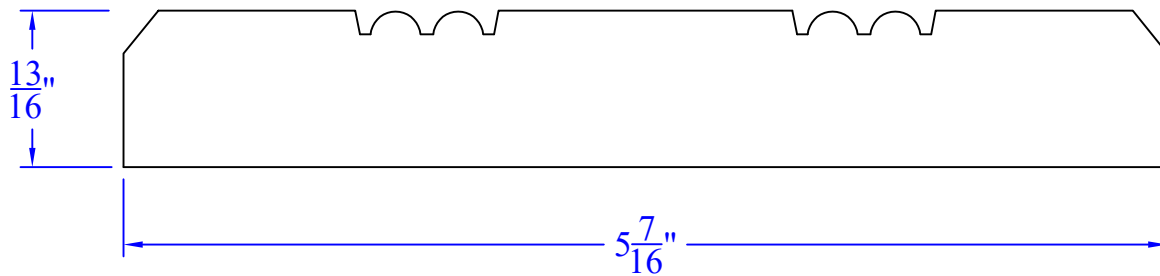

Creative Woodworking N.W., Inc.

1036 S.E. Taylor * Portland, Oregon 97214
Phone:(503) 230-9265 * Fax:(503) 232-9082
www.Creativewoodworkingnw.com

CASG986
 $13/16"$ x $5-7/16"$