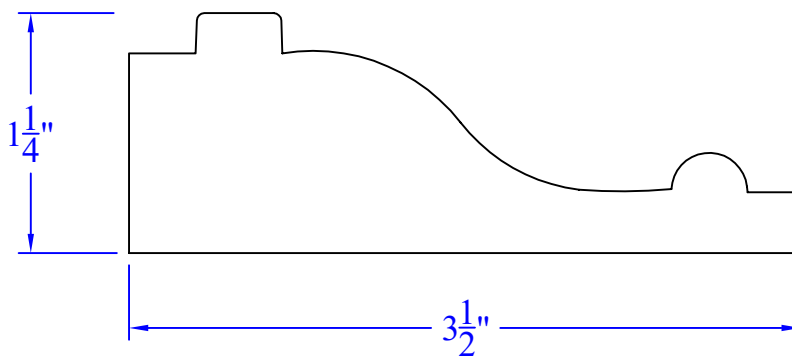

# Creative Woodworking N.W., Inc.

1036 S.E. Taylor \* Portland, Oregon 97214  
Phone:(503) 230-9265 \* Fax:(503) 232-9082  
www.Creativewoodworkingnw.com

CASG987  
1-1/4" x 3-1/2"