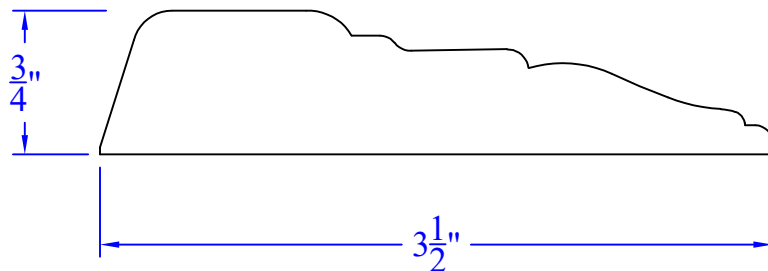

Creative Woodworking N.W., Inc.

1036 S.E. Taylor * Portland, Oregon 97214
Phone:(503) 230-9265 * Fax:(503) 232-9082
www.Creativewoodworkingnw.com

CASG988

3/4" x 3-1/2"