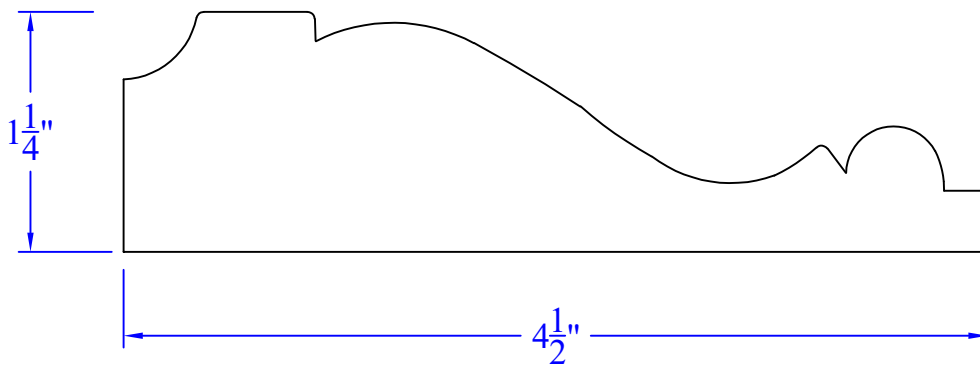

Creative Woodworking N.W., Inc.

1036 S.E. Taylor * Portland, Oregon 97214
Phone:(503) 230-9265 * Fax:(503) 232-9082
www.Creativewoodworkingnw.com

CASG989
1-1/4" x 4-1/2"