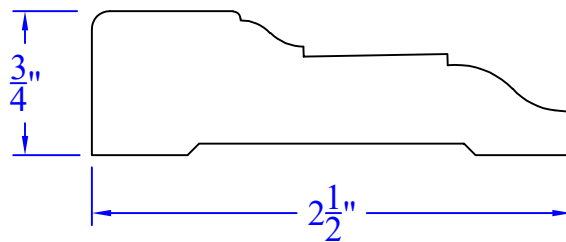

# Creative Woodworking N.W., Inc.

1036 S.E. Taylor \* Portland, Oregon 97214  
Phone:(503) 230-9265 \* Fax:(503) 232-9082  
www.Creativewoodworkingnw.com

CASG990  
3/4" x 2-1/2"