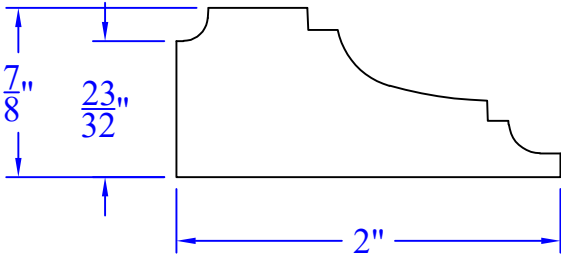

Creative Woodworking N.W., Inc.

1036 S.E. Taylor * Portland, Oregon 97214
Phone:(503) 230-9265 * Fax:(503) 232-9082
www.Creativewoodworkingnw.com

CASG994

7/8" x 2"