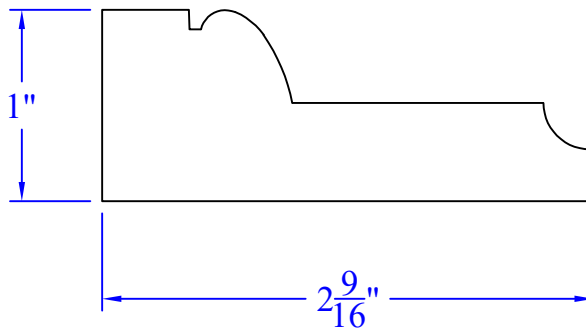

# Creative Woodworking N.W., Inc.

1036 S.E. Taylor \* Portland, Oregon 97214  
Phone:(503) 230-9265 \* Fax:(503) 232-9082  
www.Creativewoodworkingnw.com

CASG996  
1" x 2-9/16"