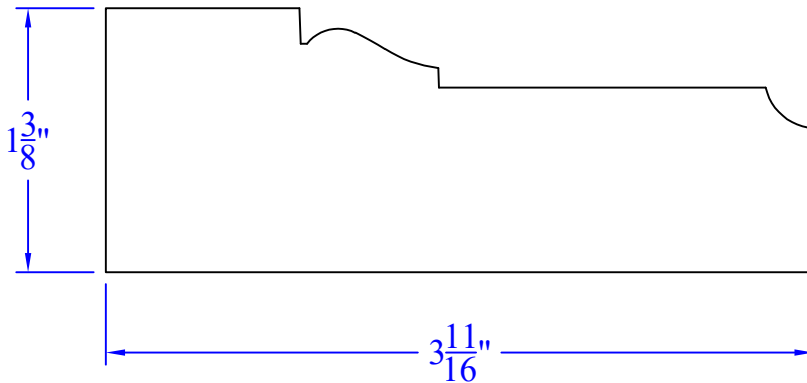

Creative Woodworking N.W., Inc.

1036 S.E. Taylor * Portland, Oregon 97214
Phone:(503) 230-9265 * Fax:(503) 232-9082
www.Creativewoodworkingnw.com

CASG997
1-3/8" x 3-11/16"