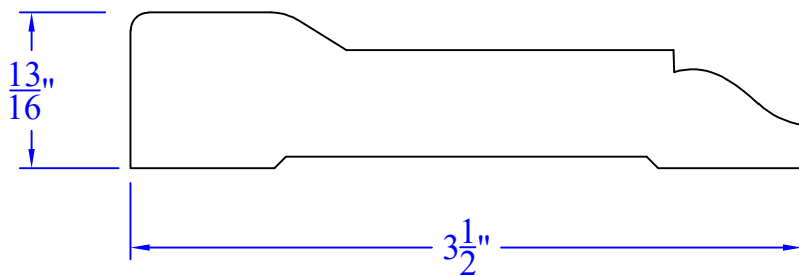

Creative Woodworking N.W., Inc.

1036 S.E. Taylor * Portland, Oregon 97214
Phone:(503) 230-9265 * Fax:(503) 232-9082
www.Creativewoodworkingnw.com

CASG998
 $13/16$ " x $3-1/2$ "