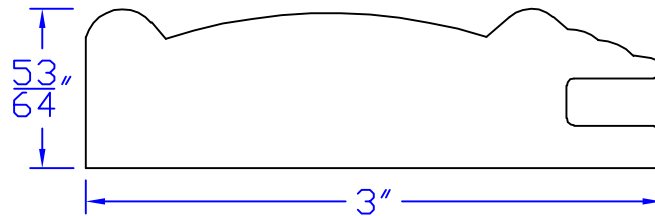

# Creative Woodworking N.W., Inc.

1036 S.E. Taylor \* Portland, Oregon 97214  
Phone:(503) 230-9265 \* Fax:(503) 232-9082  
www.Creativewoodworkingnw.com

CBNT015  
53/64" x 3"