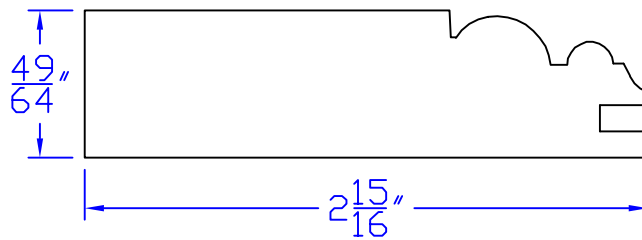

Creative Woodworking N.W., Inc.

1036 S.E. Taylor * Portland, Oregon 97214
Phone:(503) 230-9265 * Fax:(503) 232-9082
www.Creativewoodworkingnw.com

CBNT016

49/64" x 2-15/16"