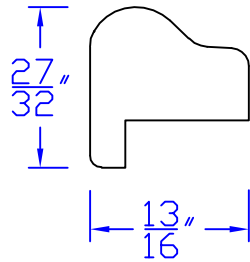

# Creative Woodworking N.W., Inc.

1036 S.E. Taylor \* Portland, Oregon 97214  
Phone:(503) 230-9265 \* Fax:(503) 232-9082  
www.Creativewoodworkingnw.com

CBNT020  
 $\frac{27}{32}$ " x  $\frac{13}{16}$ "