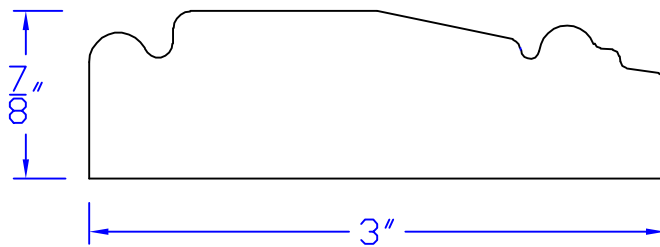

Creative Woodworking N.W., Inc.

1036 S.E. Taylor * Portland, Oregon 97214
Phone:(503) 230-9265 * Fax:(503) 232-9082
www.Creativewoodworkingnw.com

CBNT021
7/8" x 3"