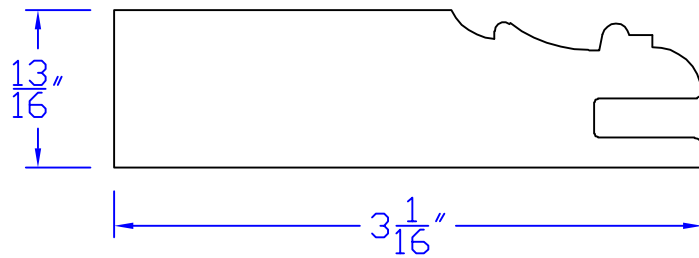

Creative Woodworking N.W., Inc.

1036 S.E. Taylor * Portland, Oregon 97214
Phone:(503) 230-9265 * Fax:(503) 232-9082
www.Creativewoodworkingnw.com

CBNT023

$13/16'' \times 3-1/16''$