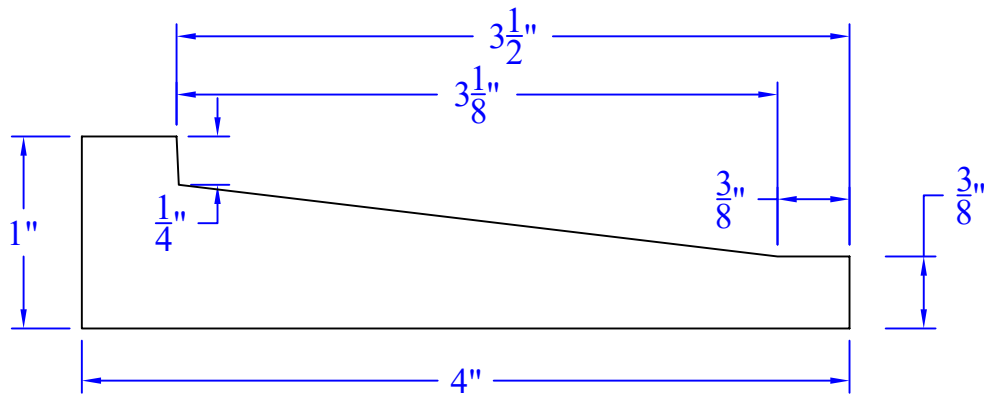

# Creative Woodworking N.W., Inc.

1036 S.E. Taylor \* Portland, Oregon 97214

Phone:(503) 230-9265 \* Fax:(503) 232-9082

www.Creativewoodworkingnw.com

CBNT026

1" x 4"