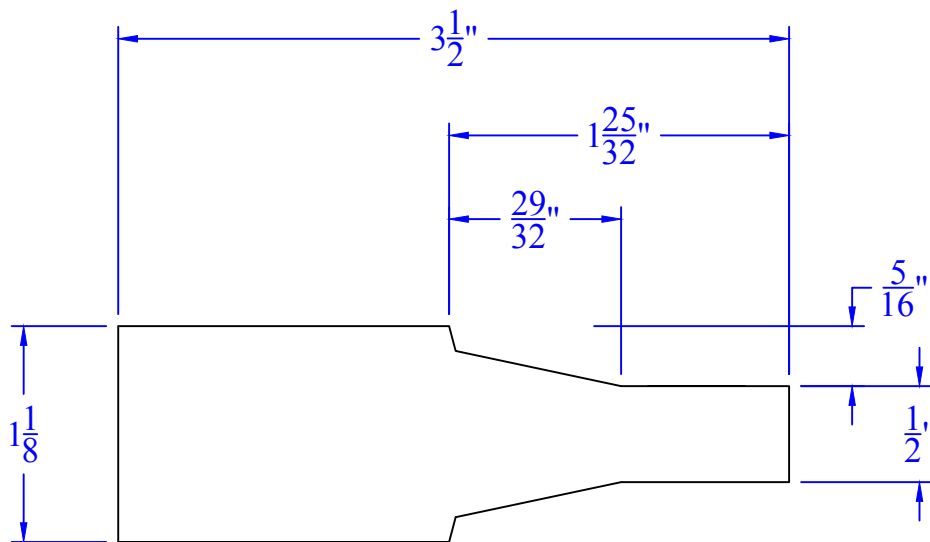

# Creative Woodworking N.W., Inc.

1036 S.E. Taylor \* Portland, Oregon 97214  
Phone:(503) 230-9265 \* Fax:(503) 232-9082  
www.Creativewoodworkingnw.com

CBNT027

1-1/8" x 3-1/2"

RAISED PANEL SHAPER ONLY