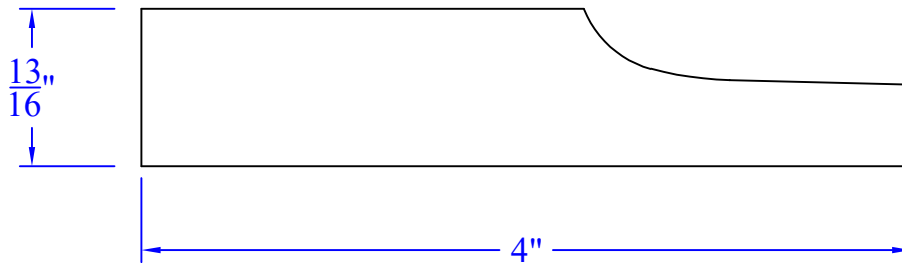

Creative Woodworking N.W., Inc.

1036 S.E. Taylor * Portland, Oregon 97214
Phone:(503) 230-9265 * Fax:(503) 232-9082
www.Creativewoodworkingnw.com

CBNT028
13/16" x 4"
RAISED PANEL