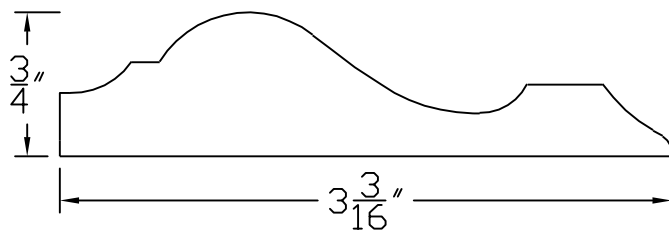

Creative Woodworking N.W., Inc.

1036 S.E. Taylor * Portland, Oregon 97214

Phone:(503) 230-9265 * Fax:(503) 232-9082

www.Creativewoodworkingnw.com

CHRL004
3/4" X 3 3/16"