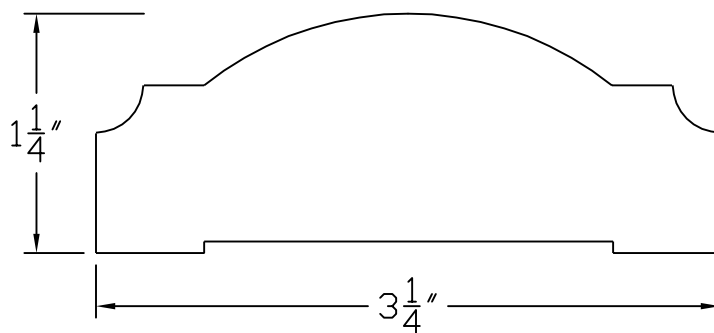

Creative Woodworking N.W., Inc.

1036 S.E. Taylor * Portland, Oregon 97214

Phone:(503) 230-9265 * Fax:(503) 232-9082

www.Creativewoodworkingnw.com

CHRL006

1 1/4" X 3 1/4"