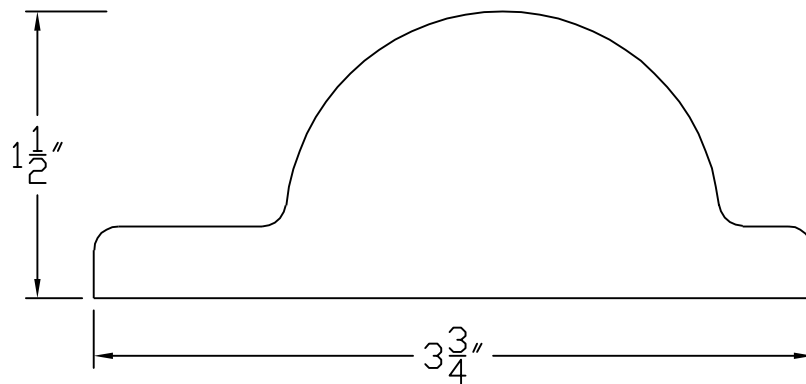

Creative Woodworking N.W., Inc.

1036 S.E. Taylor * Portland, Oregon 97214

Phone:(503) 230-9265 * Fax:(503) 232-9082

www.Creativewoodworkingnw.com

CHRL015

1 1/2" X 3 3/4"