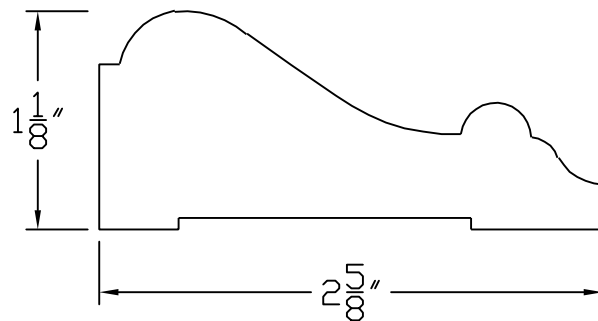

Creative Woodworking N.W., Inc.

1036 S.E. Taylor * Portland, Oregon 97214

Phone:(503) 230-9265 * Fax:(503) 232-9082

www.Creativewoodworkingnw.com

CHRL020

1 1/8" X 2 5/8"