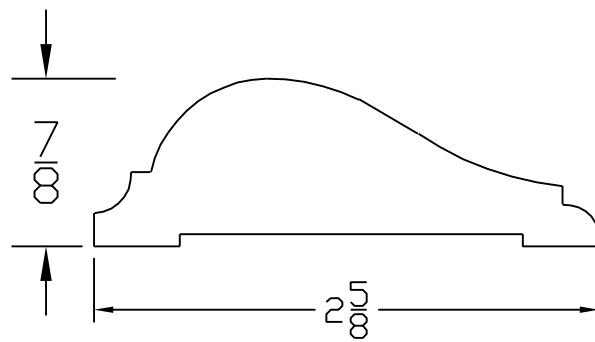

Creative Woodworking N.W., Inc.

1036 S.E. Taylor * Portland, Oregon 97214

Phone:(503) 230-9265 * Fax:(503) 232-9082

www.Creativewoodworkingnw.com

CHRL028

7/8" X 2 5/8"