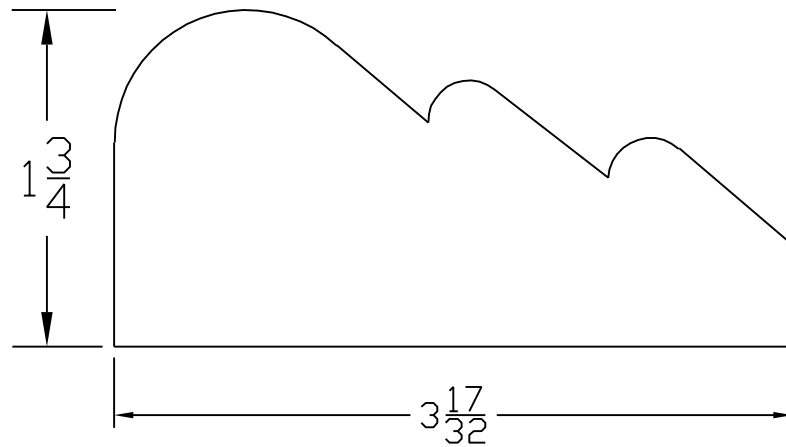

Creative Woodworking N.W., Inc.

1036 S.E. Taylor * Portland, Oregon 97214

Phone:(503) 230-9265 * Fax:(503) 232-9082

www.Creativewoodworkingnw.com

CHRL036

1 3/4" X 3 17/32"