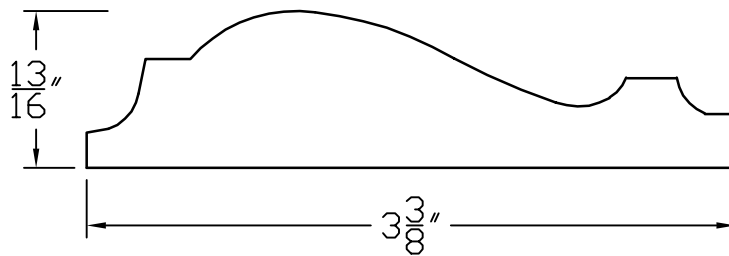

Creative Woodworking N.W., Inc.

1036 S.E. Taylor * Portland, Oregon 97214

Phone:(503) 230-9265 * Fax:(503) 232-9082

www.Creativewoodworkingnw.com

CHRL041

13/16" X 3 3/8"