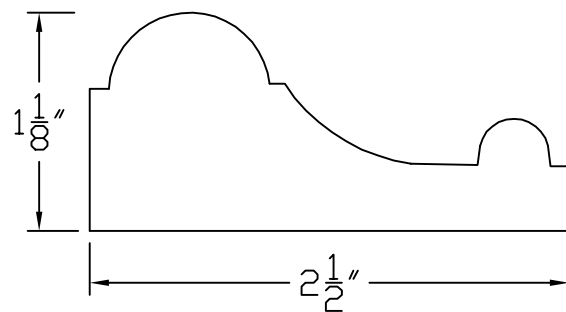

Creative Woodworking N.W., Inc.

1036 S.E. Taylor * Portland, Oregon 97214

Phone:(503) 230-9265 * Fax:(503) 232-9082

www.Creativewoodworkingnw.com

CHRL042

1 1/8" X 2 1/2"