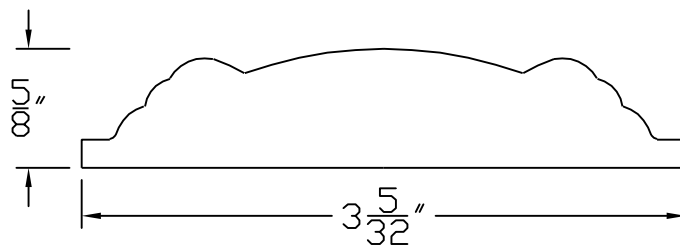

Creative Woodworking N.W., Inc.

1036 S.E. Taylor * Portland, Oregon 97214

Phone:(503) 230-9265 * Fax:(503) 232-9082

www.Creativewoodworkingnw.com

CHRL046

5/8" x 3-5/32"