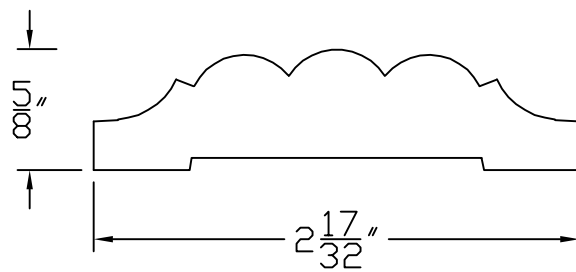

Creative Woodworking N.W., Inc.

1036 S.E. Taylor * Portland, Oregon 97214

Phone:(503) 230-9265 * Fax:(503) 232-9082

www.Creativewoodworkingnw.com

CHRL050

5/8" x 2 17/32"