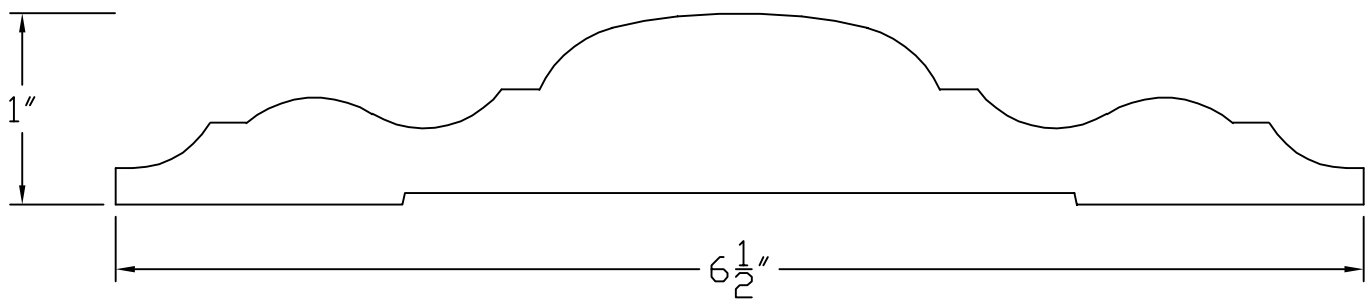

Creative Woodworking N.W., Inc.

1036 S.E. Taylor * Portland, Oregon 97214

Phone:(503) 230-9265 * Fax:(503) 232-9082

www.Creativewoodworkingnw.com

CHRL055

1" x 6-17/32"