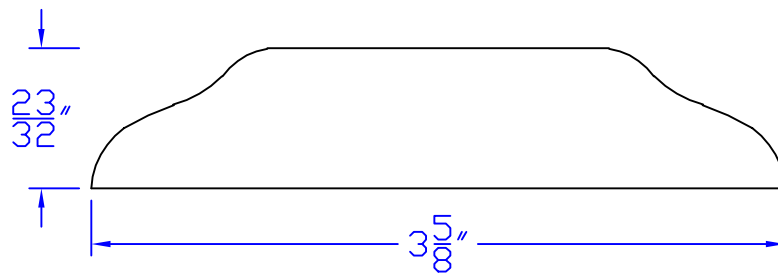

# Creative Woodworking N.W., Inc.

1036 S.E. Taylor \* Portland, Oregon 97214

Phone:(503) 230-9265 \* Fax:(503) 232-9082

[www.Creativewoodworkingnw.com](http://www.Creativewoodworkingnw.com)

CHRL061

$\frac{23}{32}$ " x  $3\frac{5}{8}$ "