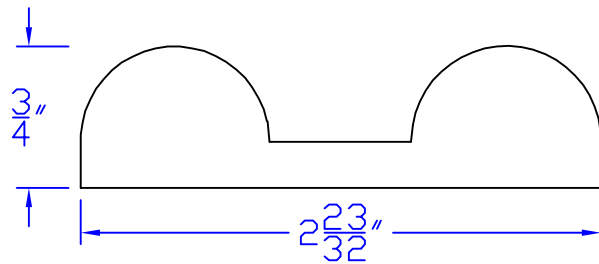

Creative Woodworking N.W., Inc.

1036 S.E. Taylor * Portland, Oregon 97214

Phone:(503) 230-9265 * Fax:(503) 232-9082

www.Creativewoodworkingnw.com

CHRL062

3/4" x 2-23/32"