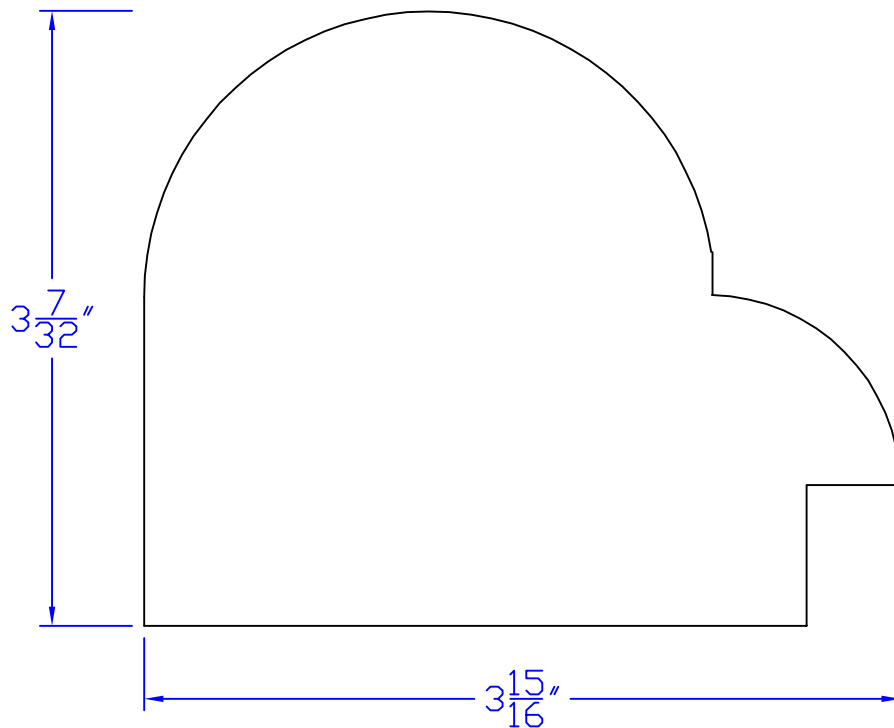

Creative Woodworking N.W., Inc.

1036 S.E. Taylor * Portland, Oregon 97214

Phone:(503) 230-9265 * Fax:(503) 232-9082

www.Creativewoodworkingnw.com

CHRL066

$3\frac{7}{32}$ " \times $3\frac{15}{16}$ "