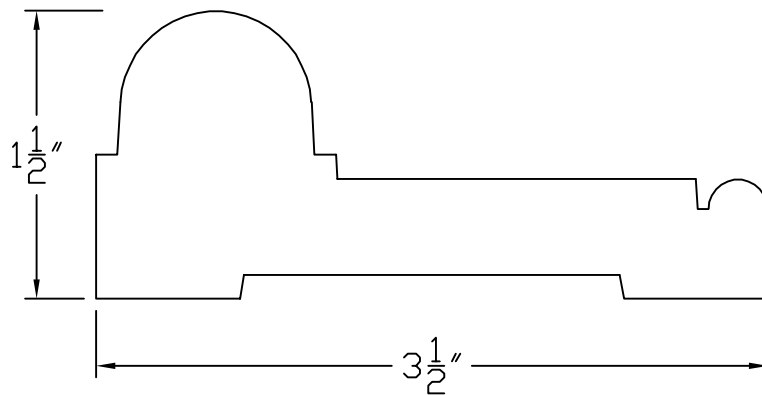

Creative Woodworking N.W., Inc.

1036 S.E. Taylor * Portland, Oregon 97214

Phone:(503) 230-9265 * Fax:(503) 232-9082

www.Creativewoodworkingnw.com

CHRL076

1 1/2" x 3 1/2"