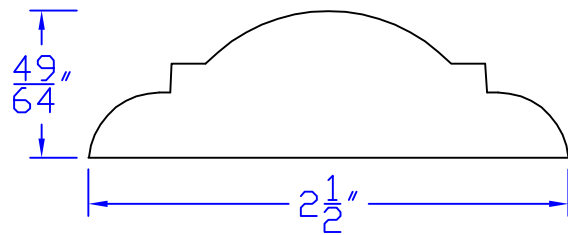

# Creative Woodworking N.W., Inc.

1036 S.E. Taylor \* Portland, Oregon 97214  
Phone:(503) 230-9265 \* Fax:(503) 232-9082  
www.Creativewoodworkingnw.com

CHRL083

49/64" x 2-1/2"