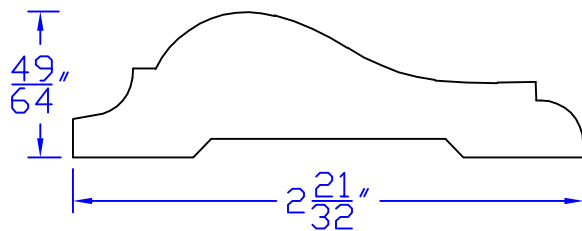

Creative Woodworking N.W., Inc.

1036 S.E. Taylor * Portland, Oregon 97214
Phone:(503) 230-9265 * Fax:(503) 232-9082
www.Creativewoodworkingnw.com

CHRL085

$49/64"$ x $2-21/32"$