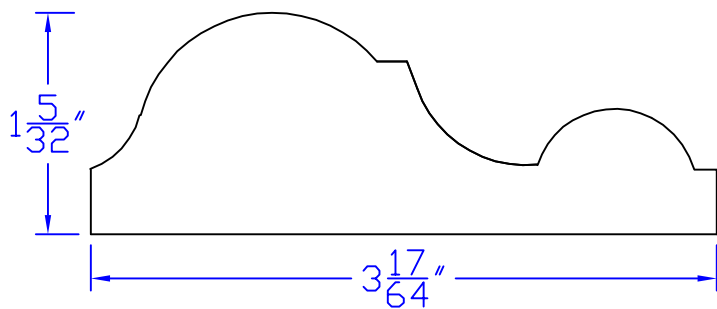

# Creative Woodworking N.W., Inc.

1036 S.E. Taylor \* Portland, Oregon 97214  
Phone:(503) 230-9265 \* Fax:(503) 232-9082  
www.Creativewoodworkingnw.com

CHRL086

$1\frac{5}{32}$ " x  $3\frac{17}{64}$ "